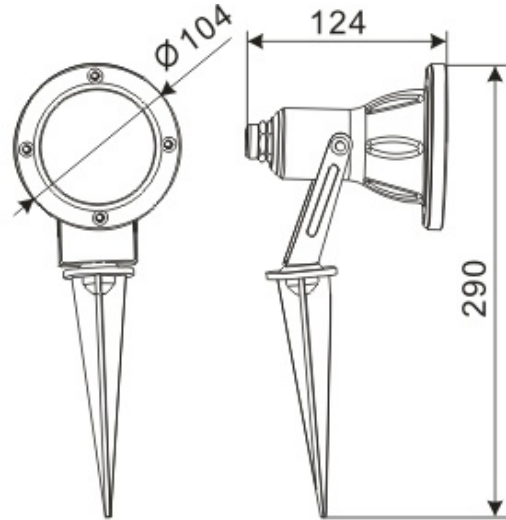

LED Exterior Lighting – LR-E00032

Model No.	LR-E00032
LED Type	CREE XP
LED Q'TY.	3
Beam Angle	30°
Minimum luminous flux(lm)	270
Voltage	120V
LED Watt	3W
Environmental Temperature	- 20~60°C
Environmental Humidity	0%-95%
Safety Class	I
Safety Type	IP67
Material	ST304
Driver	Included